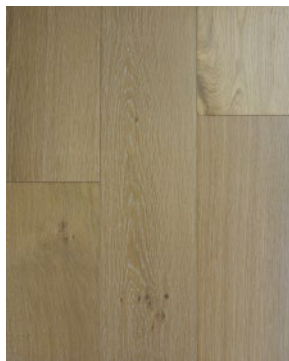

PALE TAN
DMMF-1802