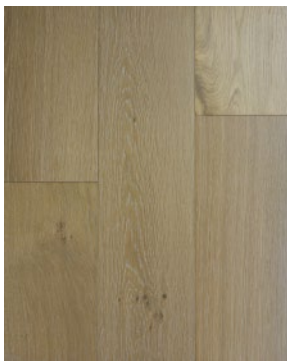

PALE TAN
DMMF-1802