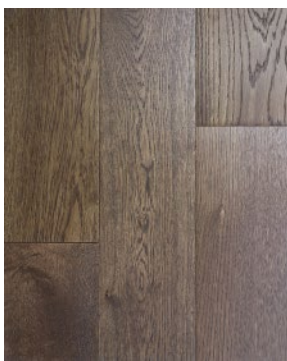

MODERN FARMHOUSE

COLLECTION

SPECIFICATIONS:

Species: European Oak
 Style: Wire Brushed
 Finish: UV Cured Urethane
 Grade: Charactor
 Construction: Multi-Ply Engineered
 Face Veneer: 1.2 mm
 Dimensions: T: 3/8" W: 6-1/2" L: Random Up to 75"
 Packing: 40.5 sqft per ctn
 Installation: Nailed / Stapled / Glue Down / Float
 Warranty: 25 year residential limited surface finish warranty
 3 year commercial limited surface finish warranty

VINTAGE WHITE
DMMF-1801

PALE TAN
DMMF-1802

TAUPE GREY
DMMF-1803

HONEY TOPAZ
DMMF-1804

SMOKEHOUSE
DMMF-1805

PORTOBELLO
DMMF-1806

BURNT SIENNA
DMMF-1807

TURKISH COFFEE
DMMF-1808