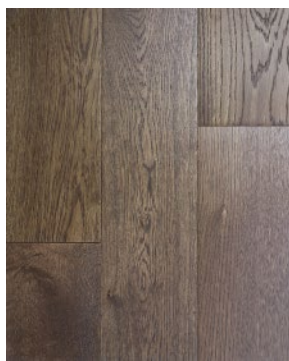

MODERN FARMHOUSE

COLLECTION

SPECIFICATIONS:

Species: European Oak
Style: Wire Brushed
Finish: UV Cured Urethane
Grade: Charactor
Construction: Multi-Ply Engineered
Face Veneer: 1.2 mm
Dimensions: T: 3/8" W: 6-1/2" L: Random Up to 75"
Packing: 40.5 sqft per ctn
Installation: Nailed / Stapled / Glue Down / Float
Warranty: 25 year residential limited surface finish warranty
3 year commercial limited surface finish warranty

VINTAGE WHITE
DMMF-1801

PALE TAN
DMMF-1802

TAUPE GREY
DMMF-1803

HONEY TOPAZ
DMMF-1804

SMOKEHOUSE
DMMF-1805

PORTOBELLO
DMMF-1806

BURNT SIENNA
DMMF-1807

TURKISH COFFEE
DMMF-1808