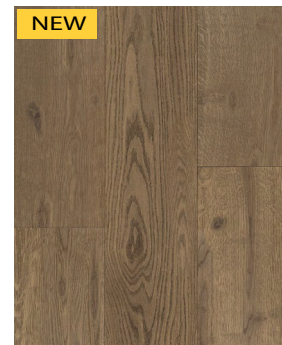

CASA

WIDE PLANK FLOORS

SPECIFICATIONS:

Species: French White Oak
Style: Wire Brushed
Finish: Ultra Matte UV Lacquer
Construction: 3-Ply Engineered
Face Veneer: 4 mm
Dimensions: T: 5/8" W: 7-1/2" L: Random Up to 72"
 (70% or more Long Boards)
Dimensions: **T: 5/8" W: 7-1/2" L: Random Up to 82.5"
 (LG) (70% or more Long Boards)
Packing: 22.09 sqft/ctn, **LG: 25.77 sqft/ctn
Installation: Glue Down / Staple Down / Nail
Warranty: 25 year residential limited surface finish warranty
 3 year commercial limited surface finish warranty
 Lifetime structural integrity warranty

GREIGE
DMCS-6601

ORCHARD
DMCS-6602

BISCUIT
DMCS-6603

PATINA
DMCS-6604

GROVE
DMCS-6605

**** PALE**
DMCS-6611LG

**** SAND**
DMCS-6612LG

**** VALLEY**
DMCS-6614LG