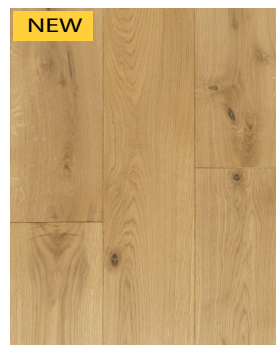

CASA

WIDE PLANK FLOORS

SPECIFICATIONS:

Species: French White Oak
Style: Wire Brushed
Finish: Ultra Matte UV Lacquer
Construction: 3-Ply Engineered
Face Veneer: 4 mm
Dimensions: T: 5/8" W: 7-1/2" L: Random Up to 72"
 (70% or more Long Boards)
Dimensions: **T: 5/8" W: 7-1/2" L: Random Up to 82.5"
 (LG) (70% or more Long Boards)
Packing: 22.09 sqft/ctn, **LG: 25.77 sqft/ctn
Installation: Glue Down / Staple Down / Nail
Warranty: 25 year residential limited surface finish warranty
 3 year commercial limited surface finish warranty
 Lifetime structural integrity warranty

GREIGE
DMCS-6601

ORCHARD
DMCS-6602

BISCUIT
DMCS-6603

PATINA
DMCS-6604

GROVE
DMCS-6605

**** PALE**
DMCS-6611LG

**** SAND**
DMCS-6612LG

**** VALLEY**
DMCS-6614LG