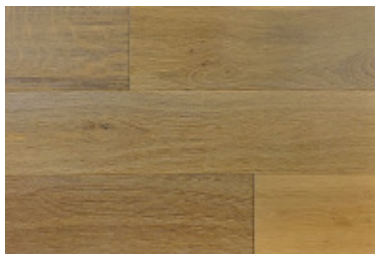

Artisan Home

COLLECTION

EUROPEAN OAK	WIRE BRUSHED	UV CURED URETHANE
Character Grade	Nail Down / Staple Down / Glue Down	
Multi-Ply Engineered	* T: 5/8" W: 6" RL: Up to 75"	* 24.86 Sqft Per Ctn
4 mm Face Veneer	** T: 5/8" W: 5" L: 24"	** 9.85 Sqft Per Ctn
		  Lifetime Structural Integrity Warranty
LEED® CREDITS:		
IEQ CREDIT 4.4: (1 Point) Low-Emitting Materials - Composite Wood and Agrifiber Product IEQ CREDIT 4.1: (1 Point) Low-Emitting Materials - Adhesives and Sealants		

WORLD FLOOR COVERING ASSOCIATION

***PERLA GRIS**
DMAH-5016

***SEASHELL**
DMAH-601

***SMOKY BEIGE**
DMAH-602

***HONEYCOMB**
DMAH-603

***SANDY TOPAZ**
DMAH-604

***DELANO**
DMAH-605

***PULPIS BROWN**
DMAH-606