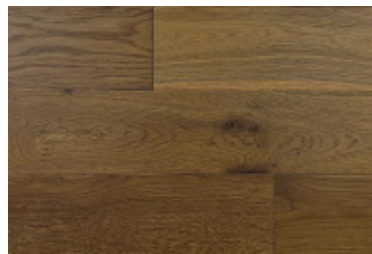

Artisan Home

COLLECTION

EUROPEAN OAK	WIRE BRUSHED	UV CURED URETHANE
Character Grade	Nail Down / Staple Down / Glue Down	
Multi-Ply Engineered	* T: 5/8" W: 6" RL: Up to 75"	* 24.86 Sqft Per Ctn
4 mm Face Veneer	** T: 5/8" W: 5" L: 24"	** 9.85 Sqft Per Ctn
		  Lifetime Structural Integrity Warranty
LEED® CREDITS:		
IEQ CREDIT 4.4: (1 Point) Low-Emitting Materials - Composite Wood and Agrifiber Product IEQ CREDIT 4.1: (1 Point) Low-Emitting Materials - Adhesives and Sealants		

WORLD FLOOR COVERING ASSOCIATION

***PERLA GRIS**
DMAH-5016

***SEASHELL**
DMAH-601

***SMOKY BEIGE**
DMAH-602

***HONEYCOMB**
DMAH-603

***SANDY TOPAZ**
DMAH-604

***DELANO**
DMAH-605

***PULPIS BROWN**
DMAH-606