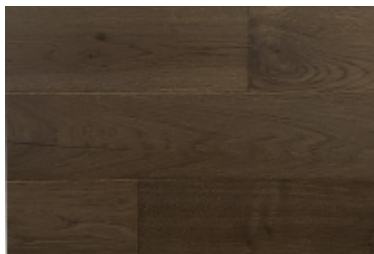

Artisan Home

COLLECTION

EUROPEAN OAK	WIRE BRUSHED	UV CURED URETHANE
Character Grade	Nail Down / Staple Down / Glue Down	
Multi-Ply Engineered	* T: 5/8" W: 6" RL: Up to 75"	* 24.86 Sqft Per Ctn
4 mm Face Veneer	** T: 5/8" W: 5" L: 24"	** 9.85 Sqft Per Ctn
		  Lifetime Structural Integrity Warranty
LEED® CREDITS:		
IEQ CREDIT 4.4: (1 Point) Low-Emitting Materials - Composite Wood and Agrifiber Product IEQ CREDIT 4.1: (1 Point) Low-Emitting Materials - Adhesives and Sealants		

WORLD FLOOR COVERING ASSOCIATION

***PERLA GRIS**
DMAH-5016

***SEASHELL**
DMAH-601

***SMOKY BEIGE**
DMAH-602

***HONEYCOMB**
DMAH-603

***SANDY TOPAZ**
DMAH-604

***DELANO**
DMAH-605

***PULPIS BROWN**
DMAH-606