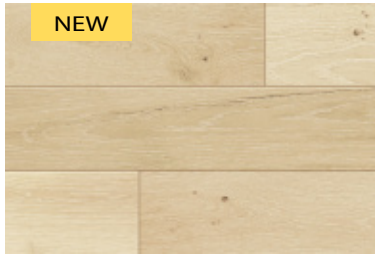

Artisan Home

COLLECTION

EUROPEAN OAK	WIRE BRUSHED	UV CURED URETHANE
Character Grade	Nail Down / Staple Down / Glue Down	
Multi-Ply Engineered	* T: 5/8" W: 6" RL: Up to 75"	* 24.86 Sqft Per Ctn
4 mm Face Veneer	** T: 5/8" W: 5" L: 24"	** 9.85 Sqft Per Ctn
		  Lifetime Structural Integrity Warranty
LEED® CREDITS:		
IEQ CREDIT 4.4: (1 Point) Low-Emitting Materials - Composite Wood and Agrifiber Product IEQ CREDIT 4.1: (1 Point) Low-Emitting Materials - Adhesives and Sealants		

WORLD FLOOR COVERING ASSOCIATION

***PERLA GRIS**
DMAH-5016

***SEASHELL**
DMAH-601

***SMOKY BEIGE**
DMAH-602

***HONEYCOMB**
DMAH-603

***SANDY TOPAZ**
DMAH-604

***DELANO**
DMAH-605

***PULPIS BROWN**
DMAH-606