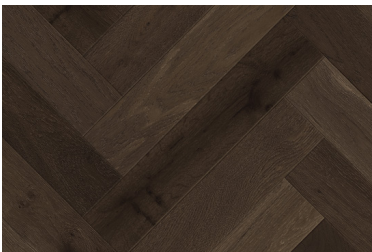

## COLLECTION

EUROPEAN OAK	WIRE BRUSHED	UV CURED URETHANE
Character Grade	Nail/Staple Down, Glue Down, Float	
Multi-Ply Engineered	* T: 5/8" W: 6" RL: Up to 75"	* 24.86 Sqft Per Ctn
4 mm Face Veneer	** T: 5/8" W: 5" L: 24"	** 9.85 Sqft Per Ctn
		  Lifetime Structural Integrity Warranty
<b>LEED® CREDITS:</b>		
<b>IEQ CREDIT 4.4:</b> (1 Point) Low-Emitting Materials - Composite Wood and Agrifiber Product <b>IEQ CREDIT 4.1:</b> (1 Point) Low-Emitting Materials - Adhesives and Sealants		

**\*PERLA GRIS**  
DMAH-5016

**\*SEASHELL**  
DMAH-601

**\*SMOKY BEIGE**  
DMAH-602

**\*HONEYCOMB**  
DMAH-603

**\*SANDY TOPAZ**  
DMAH-604

**\*DELANO**  
DMAH-605

**\*PULPIS BROWN**  
DMAH-606

**\*\*PERLA GRIS**  
DMAH-501HB  
Herringbone