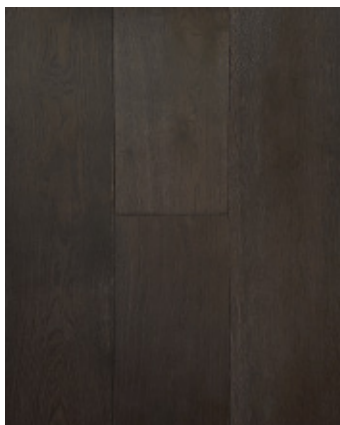

ROYAL OAK

C O L L E C T I O N

LUXE LINE

EUROPEAN OAK	WIRE BRUSHED	UV CURED URETHANE	CHARACTER GRADE
Multi-Ply Engineered 4 mm Face Veneer 27 Sqft Per Ctn	T: 5/8" W: 8-5/8" L: Random up to 75" (80% or more Long Boards) Full Spread Glue Down, Float		  Lifetime Structural Integrity Warranty
LEED® CREDITS: IEQ CREDIT 4.4: (1 Point) Low-Emitting Materials - Composite Wood and Agrifiber Product IEQ CREDIT 4.1: (1 Point) Low-Emitting Materials - Adhesives and Sealants			

MONACO
DMSR-LX01

BYBLOS
DMSR-LX02

CANTERBURY
DMSR-LX03

MONTE CARLO
DMSR-LX04

CASTELLO
DMSR-LX05

Member of
US Global Services

WORLD FLOOR COVERING
ASSOCIATION